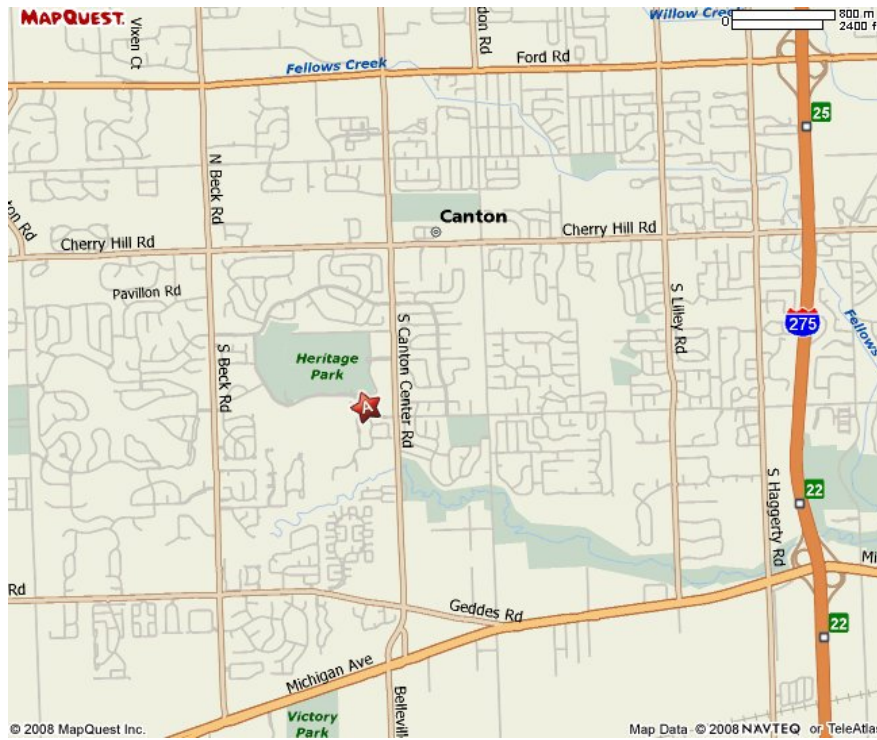

**Canton Summit on the Park  
46000 Summit Parkway  
Canton, MI 48188**

Take I-275 to Exit 25 (M-153) Ford Rd. Go west on Ford Road to Canton Center Road. Turn left (south) onto Canton Center Road and go about 2 miles to Summit Parkway. Turn right onto Summit Parkway and go to Summit on the Park. (We will be in the Walnut Room.)

**A CLOSER VIEW:**