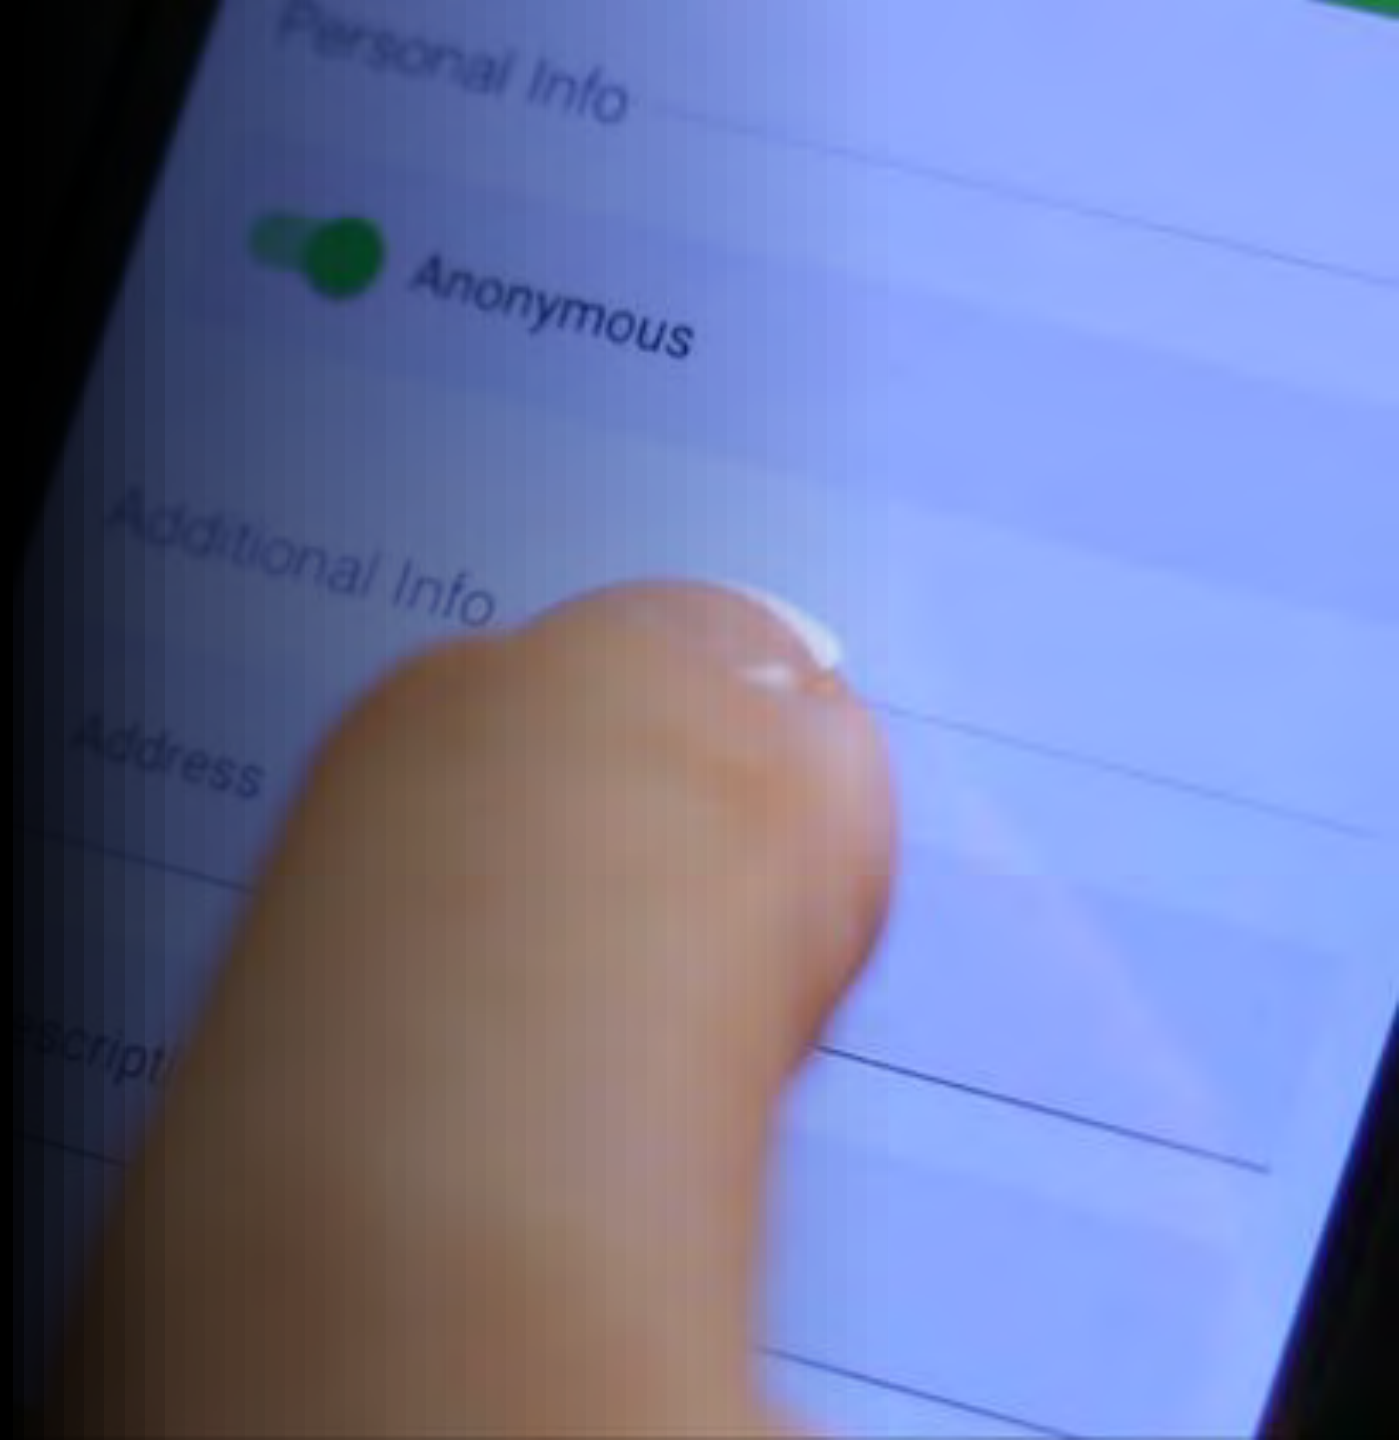

fūsus TIPS

- ✓ Easy to use Public Safety Utility That Operates via Text Messaging.
- ✓ Members of the Public can Anonymously Submit Multi-Media Tips to the Police Department by Either Texting Information, Pictures, or Video to a Widely Publicized Number.
- ✓ Tips are Parsed Directly Into the fūsusVAULT Database for Examination.